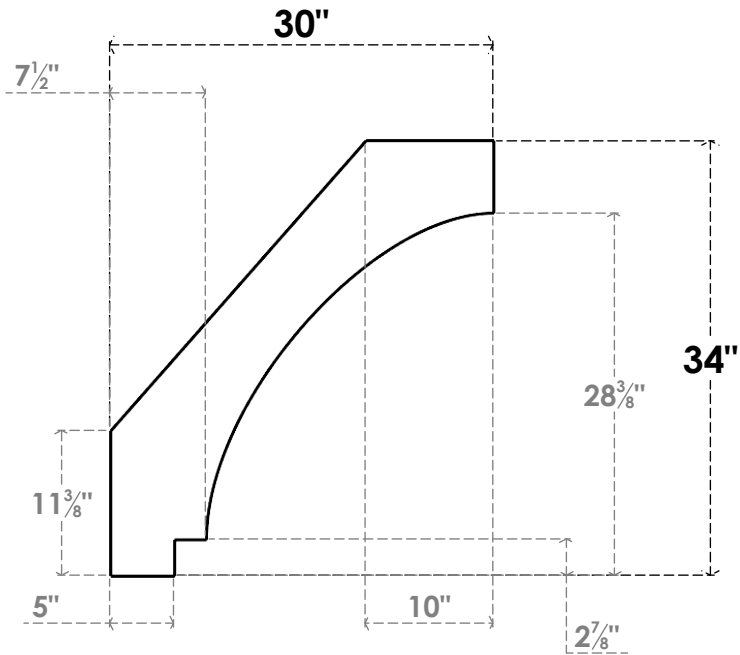

ITEM NUMBER: BRCPC060X30000X34000IMP

6"W X 30"D X 34"H IMPERIAL ARCHITECTURAL GRADE PVC CLOSED KNEE BRACE

SIDE PROFILE

FRONT PROFILE

ISOMETRIC

EKENA MILLWORK
 2300 WEST MAIN ST.
 CLARKSVILLE, TX 75426
 TOLL FREE: 866-607-0453
 WWW.EKENAMILLWORK.COM