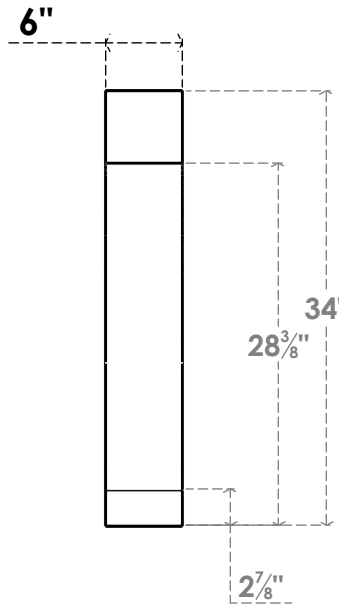

ITEM NUMBER: BRCPC060X30000X34000IMP

6"W X 30"D X 34"H IMPERIAL ARCHITECTURAL GRADE PVC CLOSED KNEE BRACE

SIDE PROFILE

FRONT PROFILE

ISOMETRIC

EKENA MILLWORK
 2300 WEST MAIN ST.
 CLARKSVILLE, TX 75426
 TOLL FREE: 866-607-0453
 WWW.EKENAMILLWORK.COM

NOTES

1. INSTALLATION TO BE COMPLETED IN ACCORDANCE WITH MANUFACTURER'S SPECIFICATIONS.
2. DRAWING MAY NOT BE TO SCALE
3. THIS DRAWING IS INTENDED FOR DESIGN AND PLANNING PURPOSES ONLY.
4. ALL INFORMATION CONTAINED HEREIN WAS CURRENT AT THE TIME OF DEVELOPMENT BUT MUST BE REVIEWED AND APPROVED BY THE PRODUCT MANUFACTURER TO BE CONSIDERED ACCURATE.
5. ARCHITECTURAL GRADE PVC PRODUCTS ARE MADE FROM EXPANDED CELLULAR PVC AND COME NATURALLY WHITE BUT MAY BE PAINTED